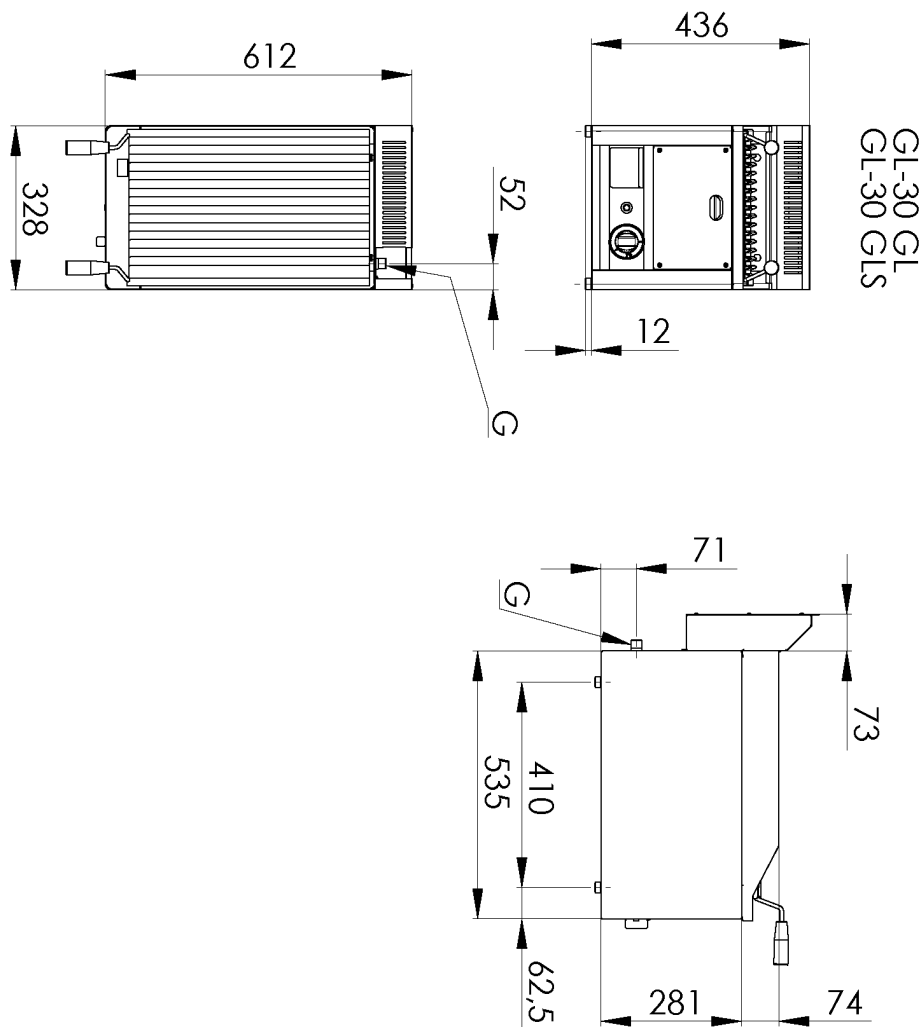

Technical data sheet

Technical drawing

Lava gas grill 31x48 without base

Model

SAP Code

00001169